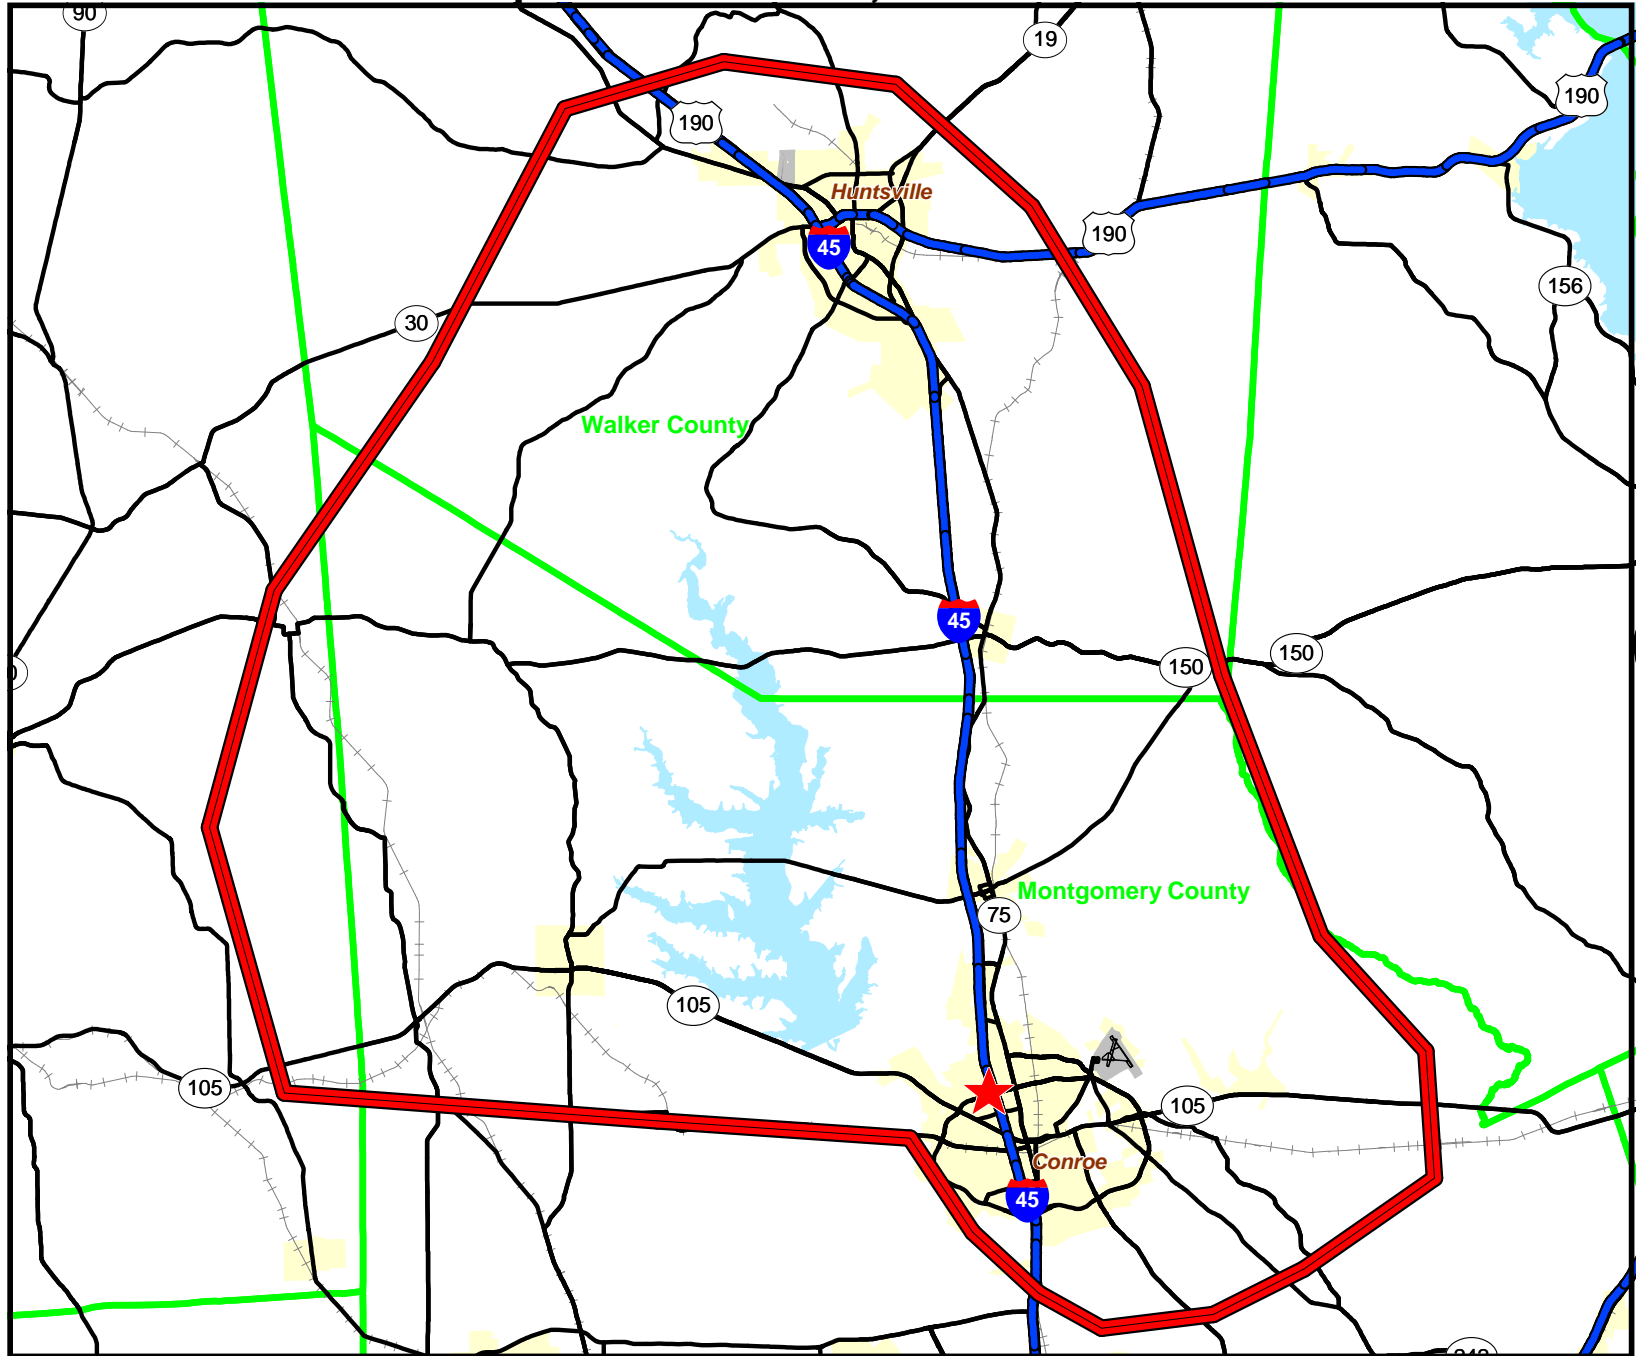

# Montgomery Plaza S.C. Trade Area Boundary

## I-45 at Loop 336 N Conroe, Tx

**Legend**

- Custom Boundary
- StreetPro Major
- WaterBodies (Regions)

Site Coordinates  
Longitude/X: -95.481320  
Latitude/Y: 30.334213

0 4.5 9  
Miles

**WEINGARTEN REALTY**  
People-to-People. Coast-to-Coast.