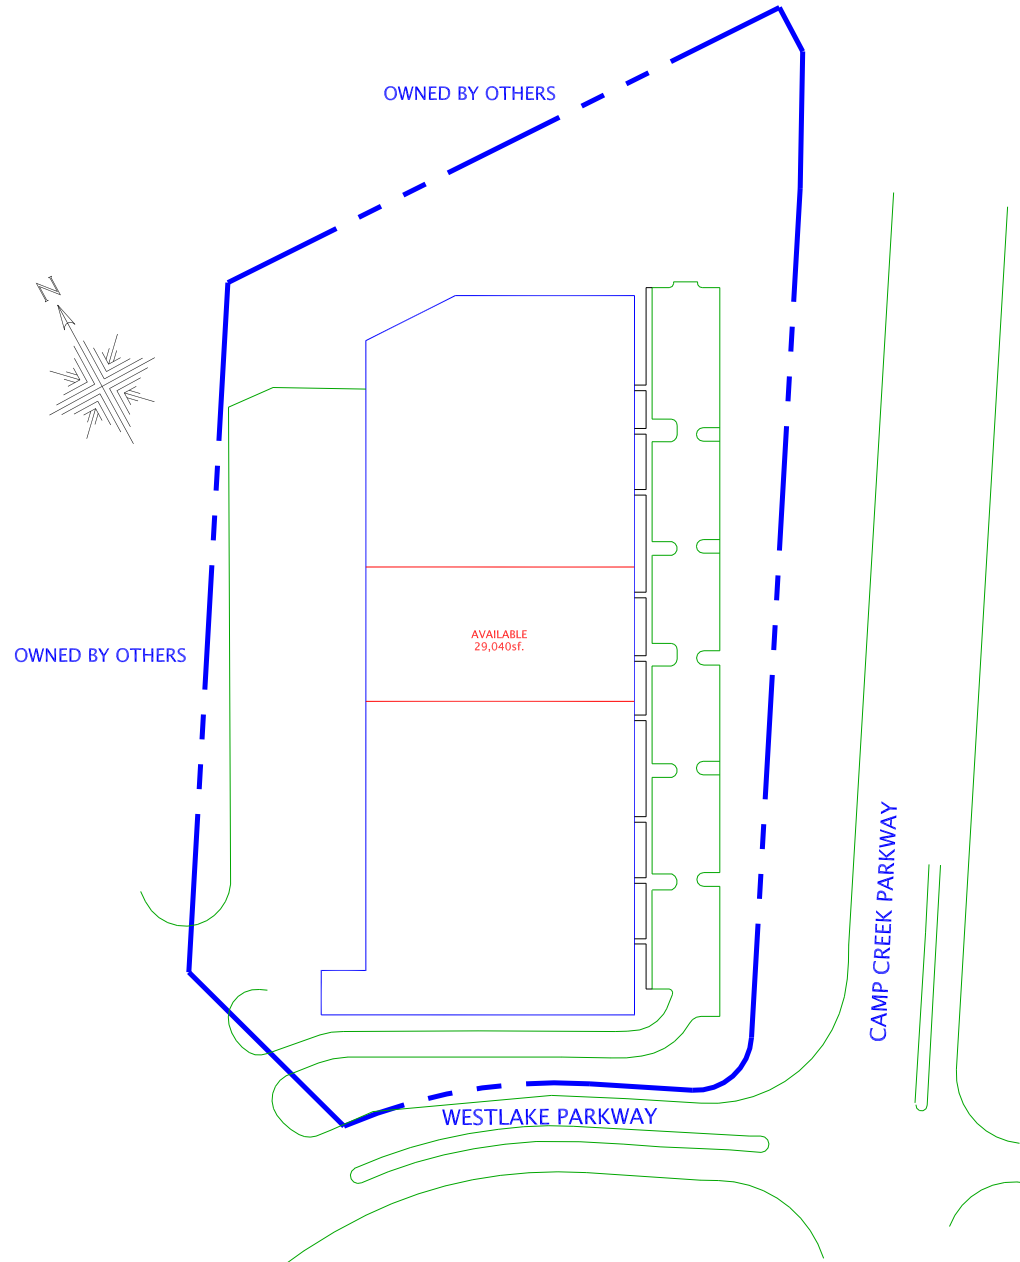

WESTLAKE 125

Camp Creek Parkway and Westlake Parkway
Atlanta, GA

WEINGARTEN REALTY

ATLANTA OFFICE

(770) 618 1080

CORPORATE OFFICE (713) 866 6000

www.weingarten.com