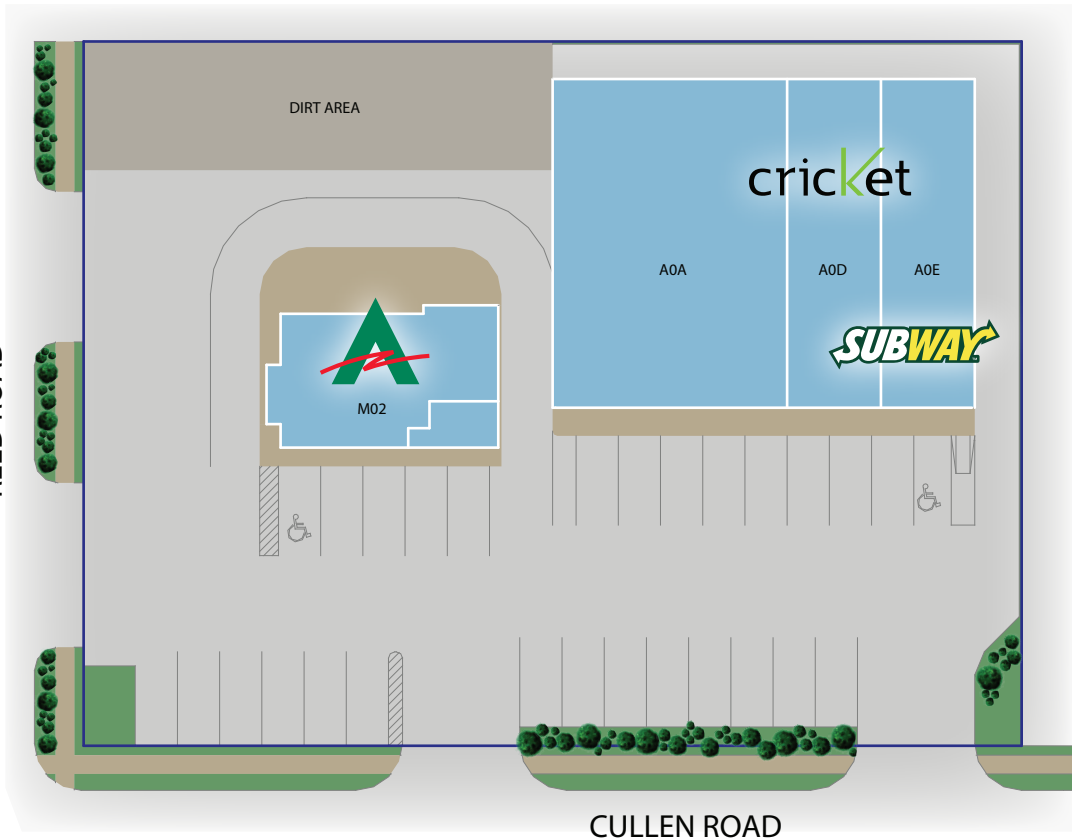

REED ROAD

SITE SUMMARY
Building Area: 7,316 SF

A0A	C&R Beauty Supply	3,500 SF
A0D	Cricket Wireless	1,400 SF
A0E	Subway	1,400 SF
M02	Ace Cash Express	1,016 SF