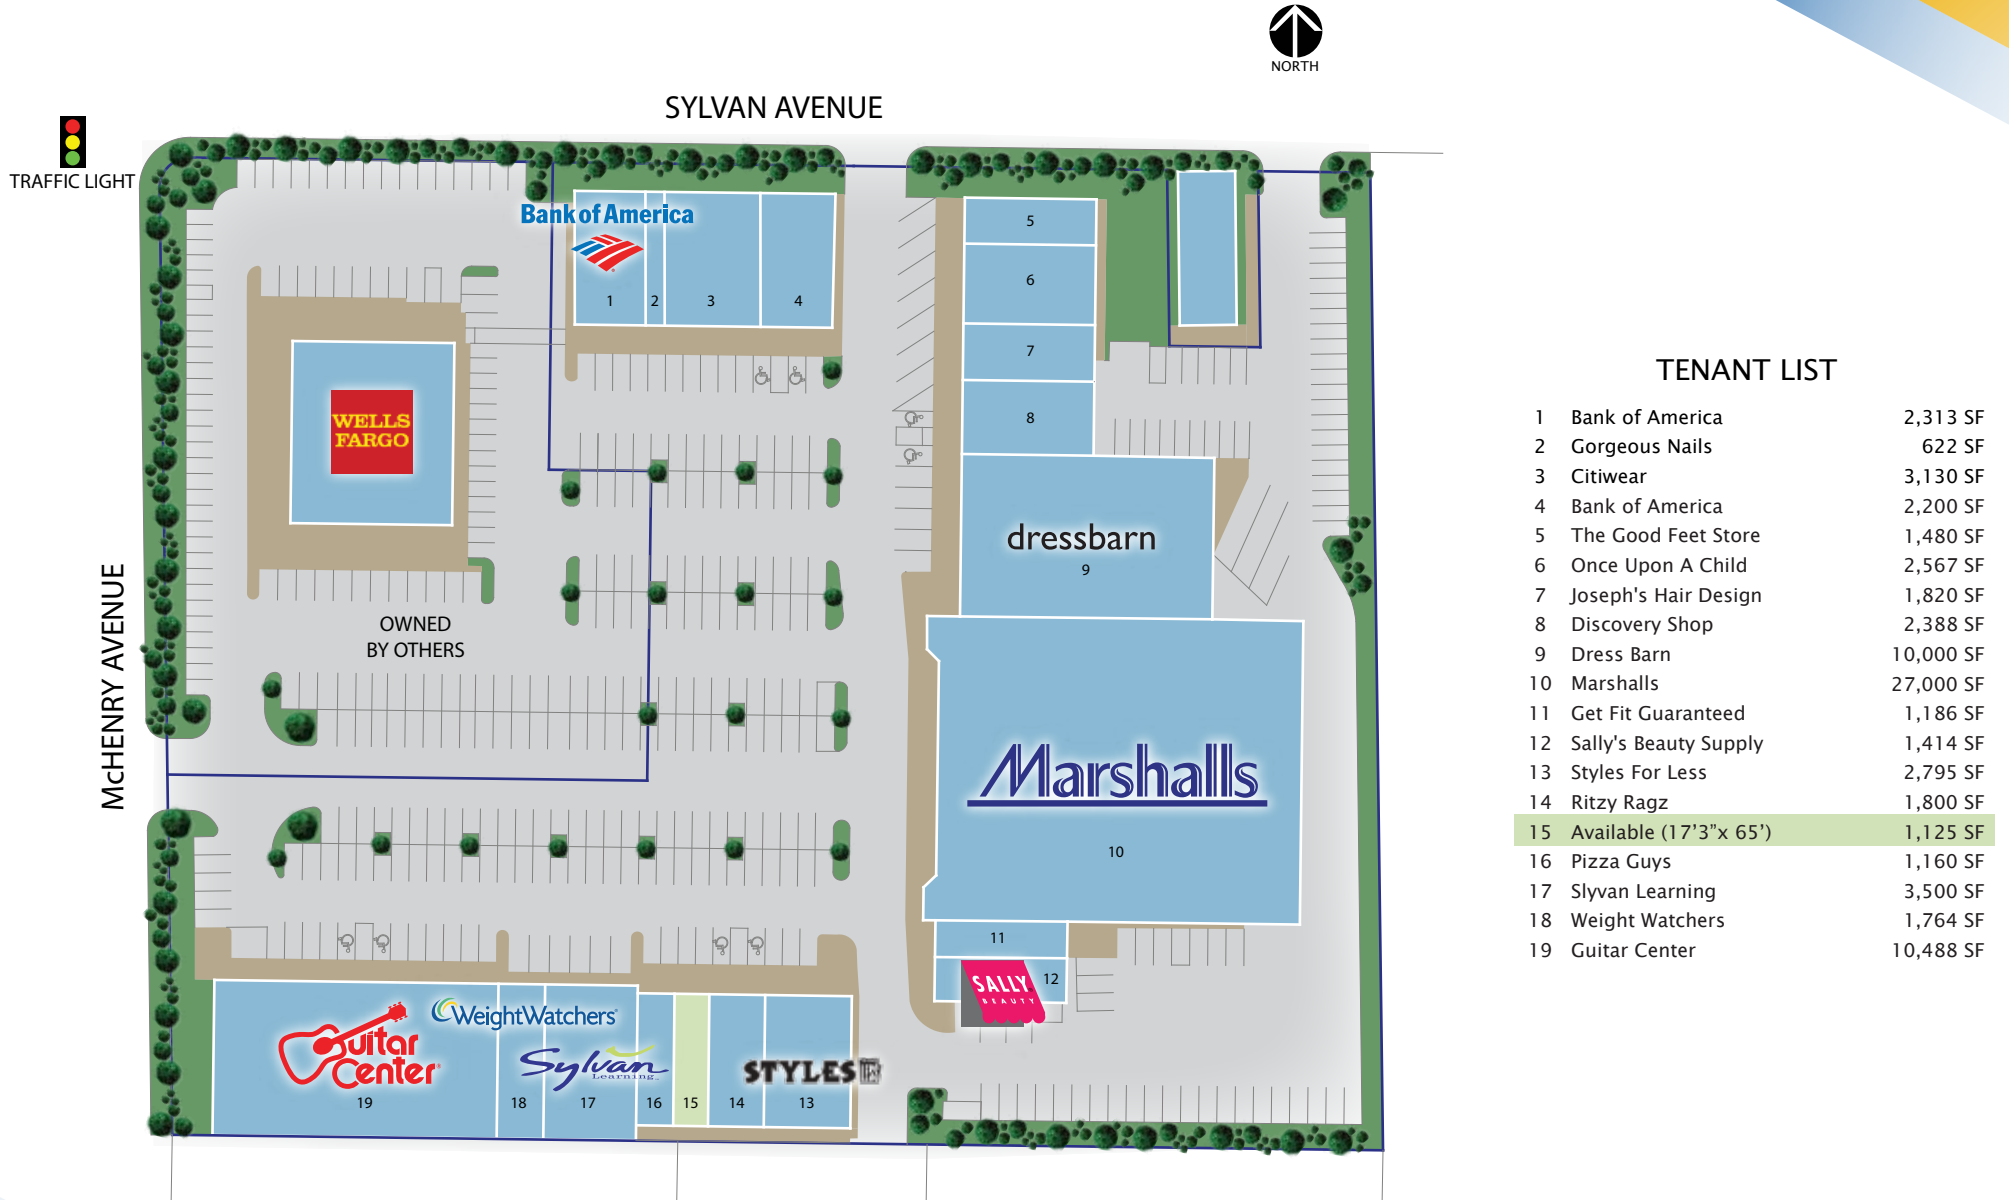

# Marshalls Plaza

McHenry Avenue & Sylvan Avenue  
Modesto, California 95350

## TENANT LIST

1	Bank of America	2,313 SF
2	Gorgeous Nails	622 SF
3	Citiwear	3,130 SF
4	Bank of America	2,200 SF
5	The Good Feet Store	1,480 SF
6	Once Upon A Child	2,567 SF
7	Joseph's Hair Design	1,820 SF
8	Discovery Shop	2,388 SF
9	Dress Barn	10,000 SF
10	Marshalls	27,000 SF
11	Get Fit Guaranteed	1,186 SF
12	Sally's Beauty Supply	1,414 SF
13	Styles For Less	2,795 SF
14	Ritzy Ragz	1,800 SF
15	Available (17'3"x 65')	1,125 SF
16	Pizza Guys	1,160 SF
17	Sylvan Learning	3,500 SF
18	Weight Watchers	1,764 SF
19	Guitar Center	10,488 SF